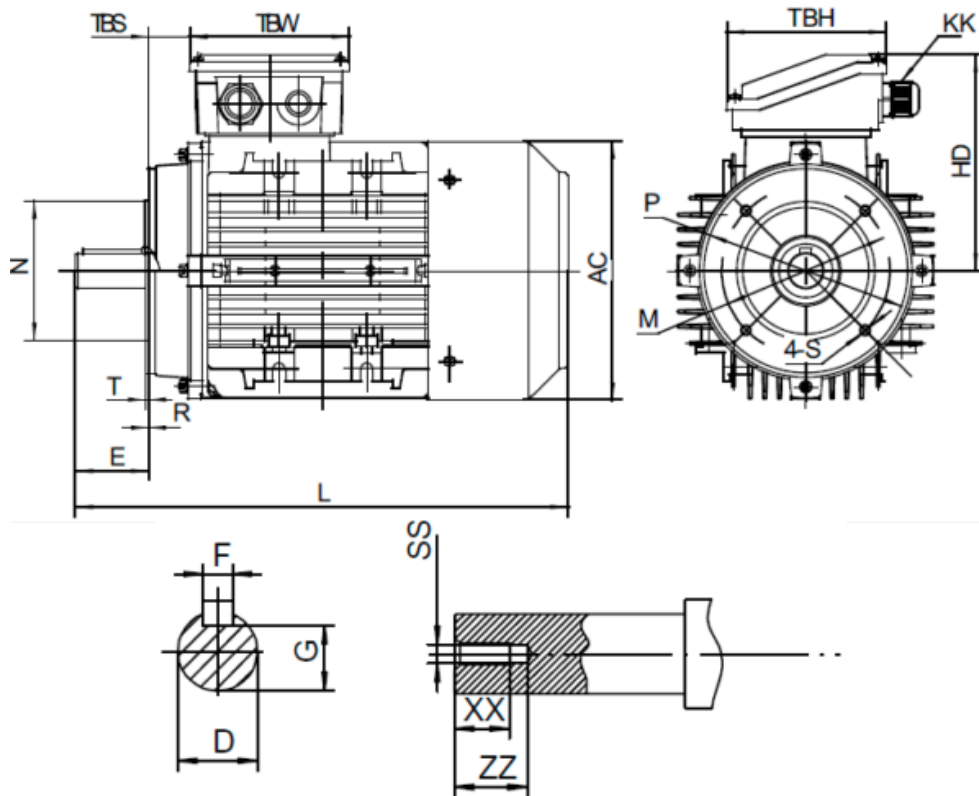

Data Sheet

Article number: 25180011021540

Description: Kleedrive T3A 802-2 1.1kw 2800 rpm UL/CSA
3x230/400V 50 HZ IP55 B14 Eff=82,7%

Measures

AA = 160	L = 277	TBH = 109
AC = Ø157	M = Ø100	TBS = 26.5
AD = 214	N = Ø80	TBW = 109
D = Ø19	P = Ø120	XX = 16
E = 40	R = 0	ZZ = 21
F = 6	S = M6	
G = 15.5	SS = M6	
HD = 134	T = 3	